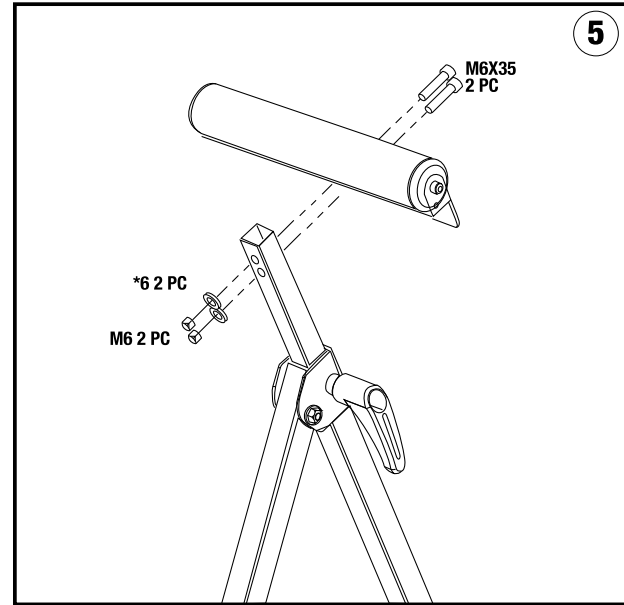

**PROTOCOL™**  
TRUSTED | AUTHENTIC | PERFORMANCE

1

**ROLLER STAND**

SKU #67108

2

- 1 PC
- 2 PC
- M6X35 4 PC
- M8X50 1 PC
- \*8 2 PC
- \*6 2 PC
- M8 1 PC
- M6 2 PC

3

5