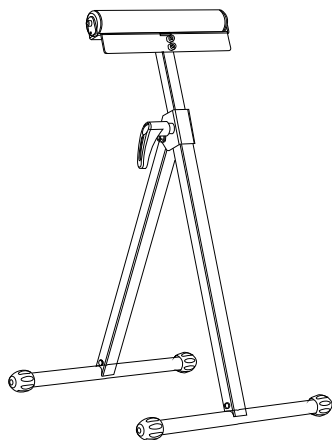

**PROTOCOL™**  
TRUSTED | AUTHENTIC | PERFORMANCE

1

**ROLLER STAND**

SKU #67108

2

- 1 PC
- 2 PC
- M6X35 4 PC
- M8X50 1 PC
- \*8 2 PC
- \*6 2 PC
- M8 1 PC
- M6 2 PC

3

5