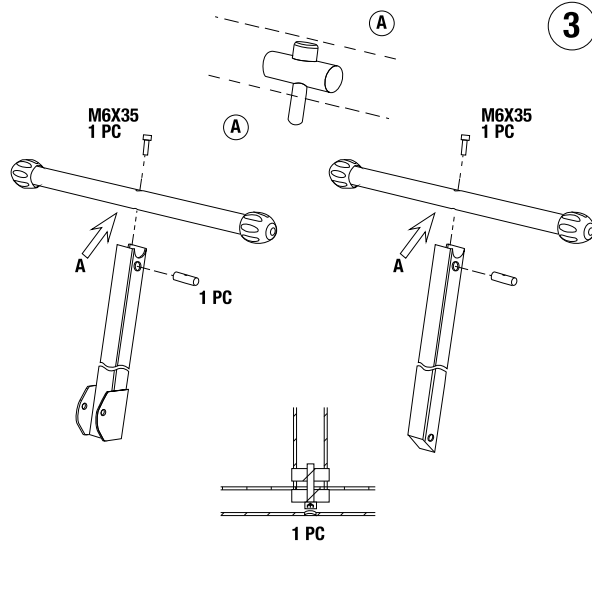

**PROTOCOL™**  
TRUSTED | AUTHENTIC | PERFORMANCE

1

**ROLLER STAND**

SKU #67108

2

- 1 PC
- 2 PC
- M6X35 4 PC
- M8X50 1 PC
- \*8 2 PC
- \*6 2 PC
- M8 1 PC
- M6 2 PC

3

5