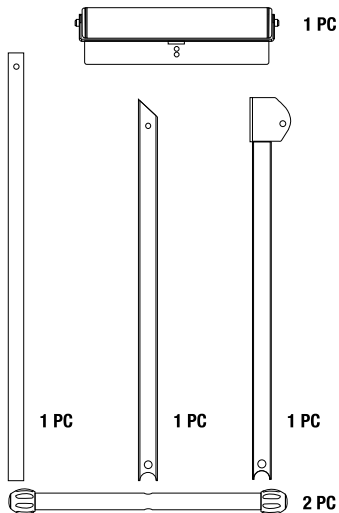

**PROTOCOL™**  
TRUSTED | AUTHENTIC | PERFORMANCE

1

**ROLLER STAND**

SKU #67108

2

- 1 PC
- 2 PC
- M6X35 4 PC
- M8X50 1 PC
- \*8 2 PC
- \*6 2 PC
- M8 1 PC
- M6 2 PC

3

5